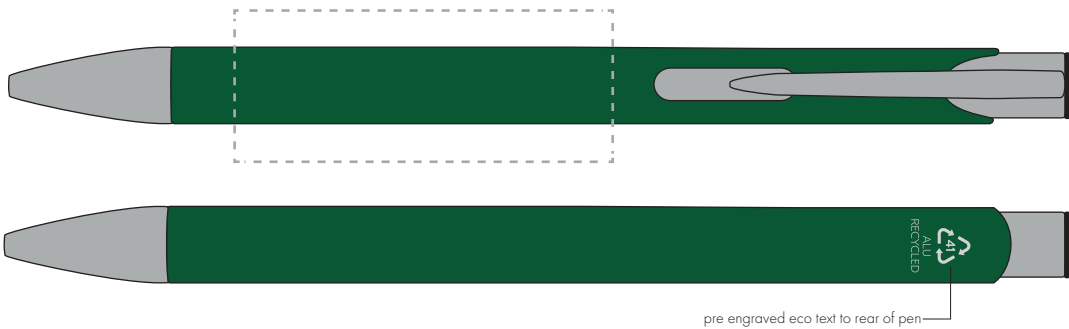

Your Ref:  
Our Ref:

Quantity:  
Version: 1

Product Code: TPC982001  
Product Colour: DARK GREEN

**PRINTING CONCERNS:**

We stock this item in the following colours

**PANTONE REFERENCE(S)**

● Engrave

ARTWORK SCALE 100%

ARTWORK SCALE 100%  
Rotary Engrave Area:  
50mm x 20mm

Product Image for visualisation  
- colours may vary

The dashed line is to demonstrate print area and will not appear on your printed item

**PLEASE NOTE:**